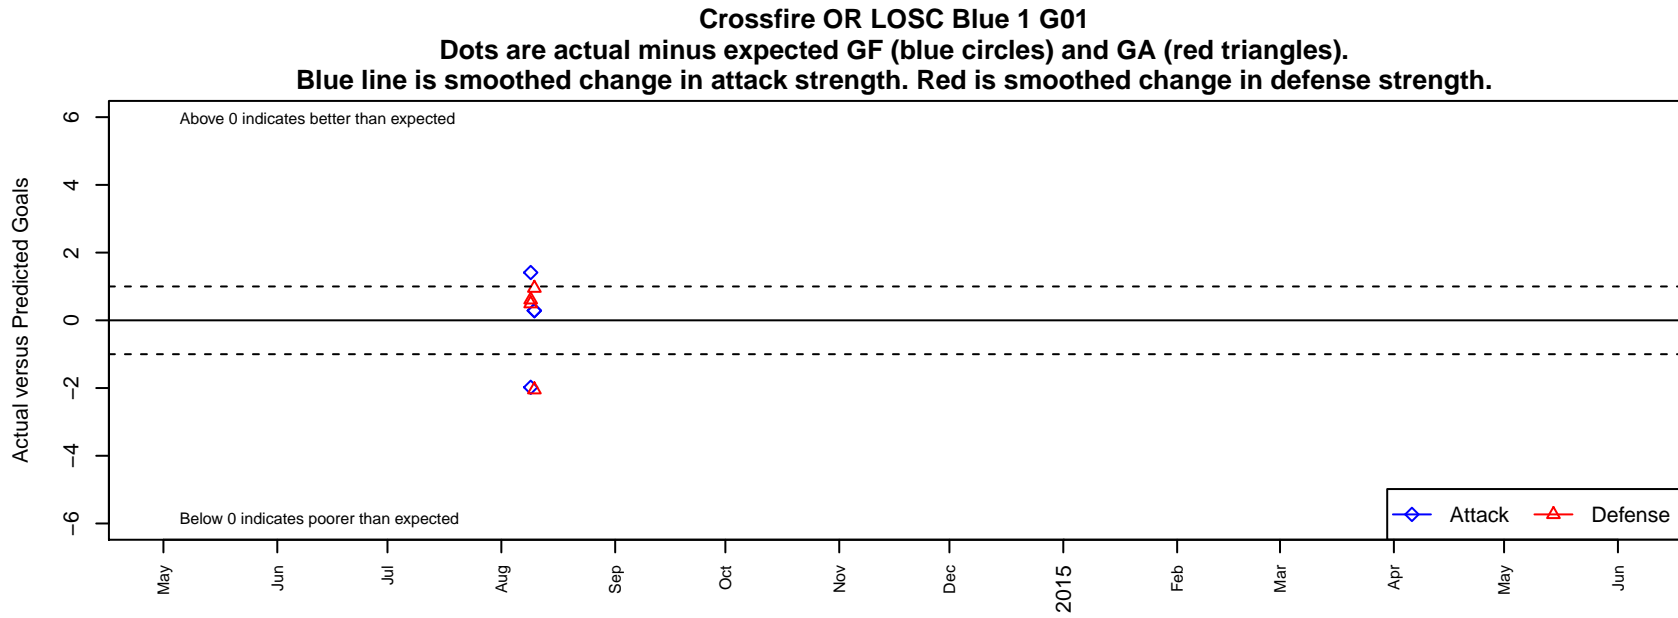

Crossfire OR LOSC Blue 1 G01

Crossfire Oregon
Lake Oswego, OR
G01 total strength=1228
attack=5.38 defense=3.62

alt names used:

Venues played:
2014 Chinook Cup Gold U13

date	home		away		venue	pred.home	pred.away
2014-08-10	Crossfire OR WUSC Levante White G01	5	Crossfire OR LOSC Blue 1 G01	1	2014 Chinook Cup Gold U13	2.95	0.71
2014-08-10	Crossfire OR WUSC Levante White G01	2	Crossfire OR LOSC Blue 1 G01	1	2014 Chinook Cup Gold U13	2.95	0.71
2014-08-09	Crossfire OR LOSC Blue 1 G01	6	PCU SESC Dynamite G01	0	2014 Chinook Cup Gold U13	4.59	0.61
2014-08-09	Crossfire OR CUSC Power Rays G01	0	Crossfire OR LOSC Blue 1 G01	0	2014 Chinook Cup Gold U13	0.49	1.98